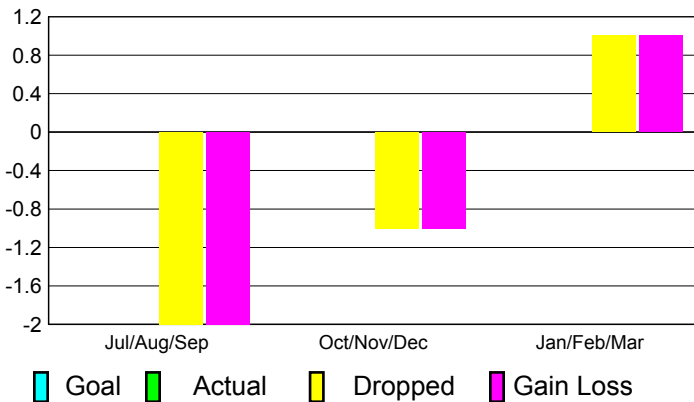

2010-2011 GMT Reports for District (or Undistricted) **District LC 11**

GMT: **Mr. Edison Karnopp**

Location: **BRAZIL**

GMT CA: **3**

CLUBS

**Club Results
2010-2011**

**Clubs
2009-2010**

Month	New Club Goal	Actual New Clubs	Actual Dropped Clubs	Gain/Loss of Clubs	Gain/Loss of Clubs
Jul/Aug/Sep	0	0	-2	-2	0
Oct/Nov/Dec	0	0	-1	-1	0
Jan/Feb/Mar	0	0	1	1	1
Totals	0	0	-2	-2	1

Club Results 2010-2011

Goal, New, Dropped, Gain/Loss

Comparison of Club Gain/Loss

Current Year Compared to the Previous Year

YTD Status Quo Clubs 2010-2011

Status Quo Clubs Compared to Status Quo Members

MEMBERSHIP

**Membership Results
2010-2011**

**Membership
2009-2010**

Month	Net Memb Goal	Actual New Memb	Actual Dropped Memb	Gain/Loss of Memb	Gain/Loss of Memb
Jul/Aug/Sep	0	34	-59	-25	34
Oct/Nov/Dec	0	29	-89	-60	6
Jan/Feb/Mar	0	47	-35	12	10
Totals	0	110	-183	-73	50