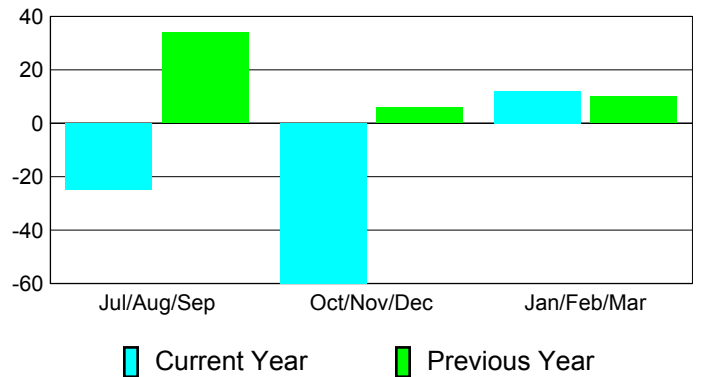

**Membership Results
2010-2011**

**Membership
2009-2010**

Month	Net Memb Goal	Actual New Memb	Actual Dropped Memb	Gain/Loss of Memb	Gain/Loss of Memb
Jul/Aug/Sep	0	34	-59	-25	34
Oct/Nov/Dec	0	29	-89	-60	6
Jan/Feb/Mar	0	47	-35	12	10
Totals	0	110	-183	-73	50

Membership Results 2010-2011

Goal, New, Dropped, Gain/Loss

Comparison of Membership Gain/Loss

Current Year Compared to the Previous Year

Gender Comparison 2010-2011

Jul/Aug/Sep

Oct/Nov/Dec

Jan/Feb/Mar