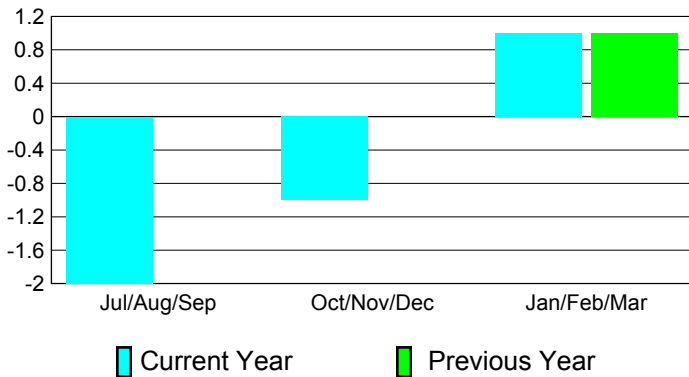

2010-2011 GMT Reports for District (or Undistricted) **District LC 11**

GMT: **Mr. Edison Karnopp**

Location: **BRAZIL**

GMT CA: **3**

CLUBS

**Club Results
2010-2011**

**Clubs
2009-2010**

Month	New Club Goal	Actual New Clubs	Actual Dropped Clubs	Gain/Loss of Clubs	Gain/Loss of Clubs
Jul/Aug/Sep	0	0	-2	-2	0
Oct/Nov/Dec	0	0	-1	-1	0
Jan/Feb/Mar	0	0	1	1	1
Totals	0	0	-2	-2	1

Club Results 2010-2011

Goal, New, Dropped, Gain/Loss

Comparison of Club Gain/Loss

Current Year Compared to the Previous Year

YTD Status Quo Clubs 2010-2011

Status Quo Clubs Compared to Status Quo Members

MEMBERSHIP