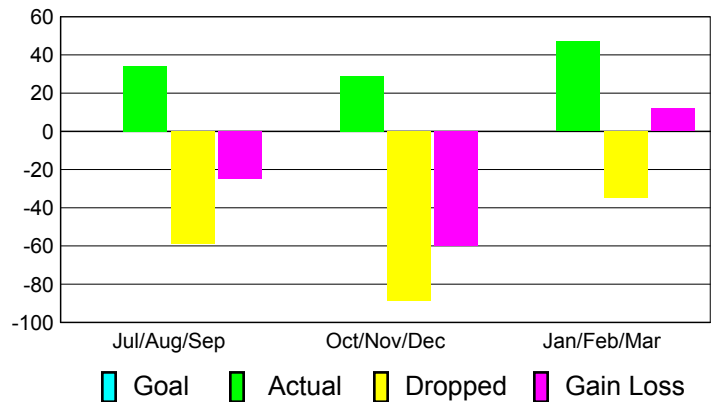

Membership Results 2010-2011

Goal, New, Dropped, Gain/Loss

Comparison of Membership Gain/Loss

Current Year Compared to the Previous Year